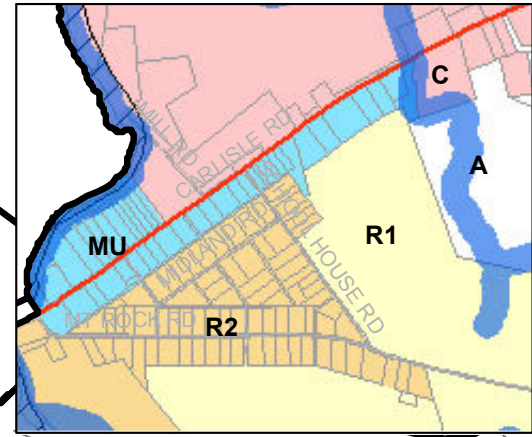

# West Pennsboro Township

Cumberland County, Pennsylvania  
Official Township Zoning Map

Lower Frankford Township

Upper Frankford Township

North Middleton Township

Carlisle Borough

Dickinson Township

South Middleton Township

Newville Borough

North Newton Township

Penn Township

Main Map Scale = 1:48000

Legend	
<b>Other Features</b>	
Minor Road	Tax Parcels
State Road	Municipal Boundaries
Interstates	
<b>Zoning</b>	
Agricultural (A)	Rural Residential (R)
Commercial (C)	Residential 1 (R1)
Industrial (I)	Residential 2 (R2)
Manufactured Housing Park (MHP)	Floodplain Overlay (FP)
Mixed Use (MU)	Riparian Buffer Overlay (RB)